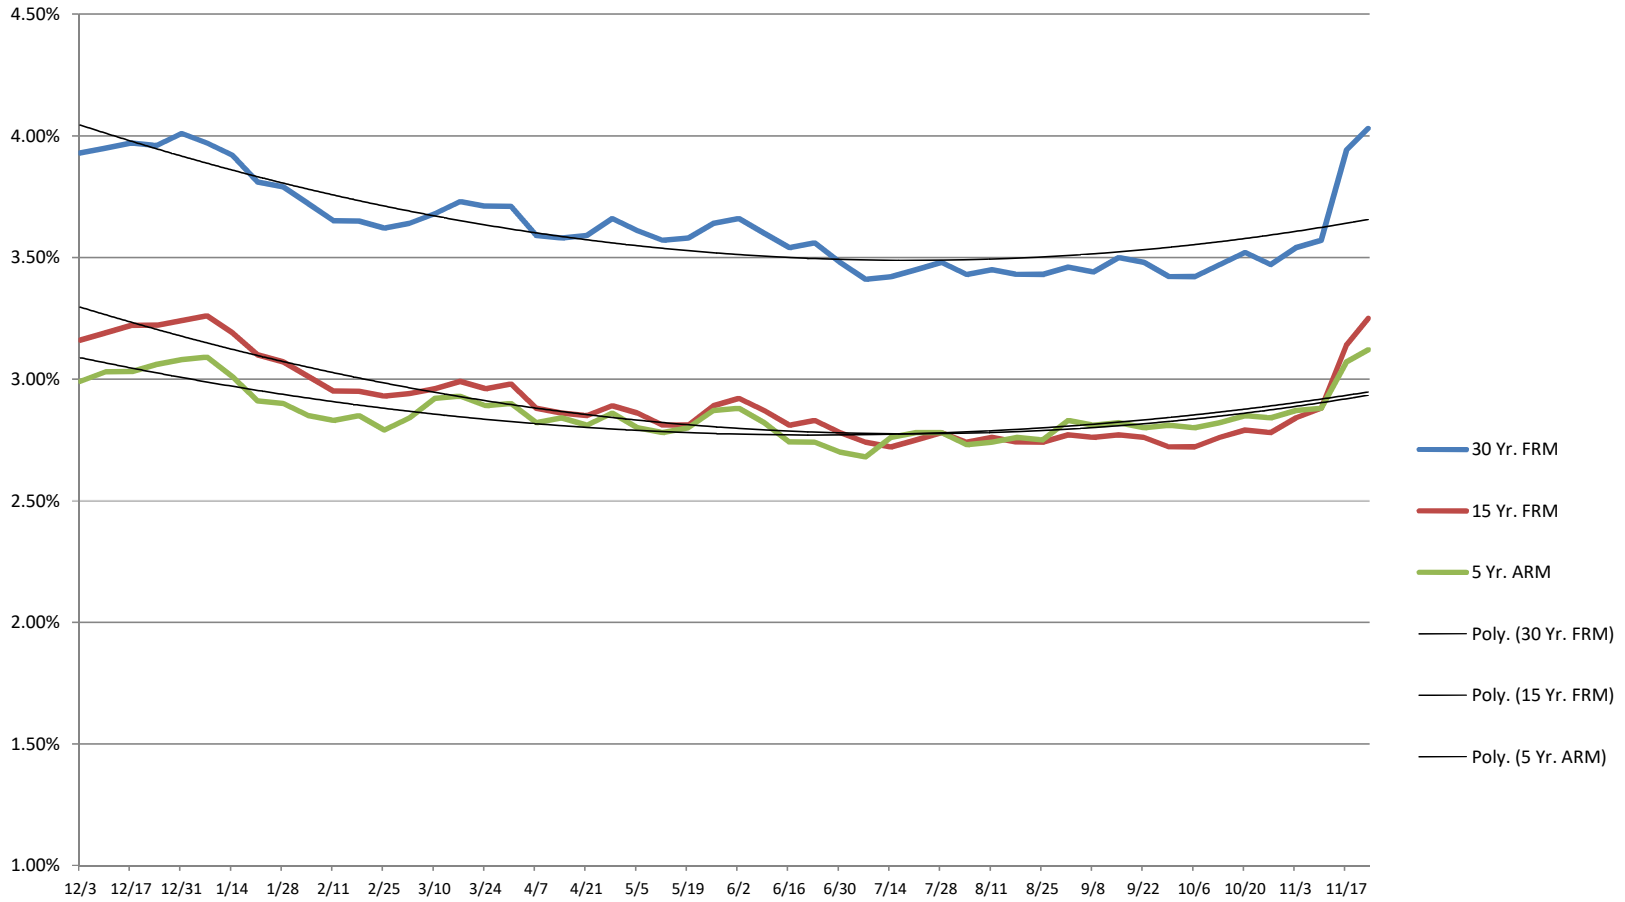

### Freddie Mac Dec. 2015 - Nov. 2016 Mortgage Rate Survey Data

Source: [http://www.freddiemac.com/pmms/pmms\\_archives.html](http://www.freddiemac.com/pmms/pmms_archives.html) - Compiled by Joe Napoliello, MAI